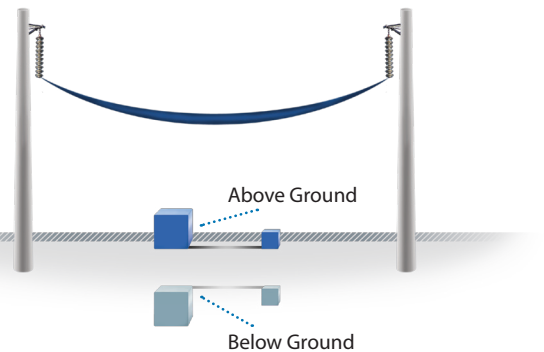

Congested?

Push 15-25% more power through your existing lines today!

Promethean™ Devices real time monitoring system improves transmission reliability and relieves power line congestion:

- Non contact - real time
- Fast installation above or below ground
- No outage required for installation or maintenance
- High accuracy