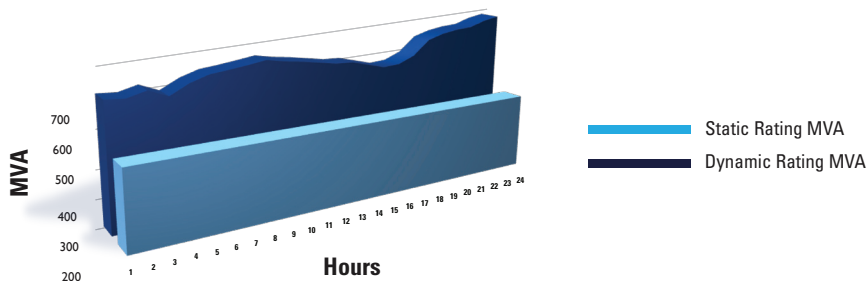

Rate your lines in real time by knowing the conductor clearance, temperature and current.